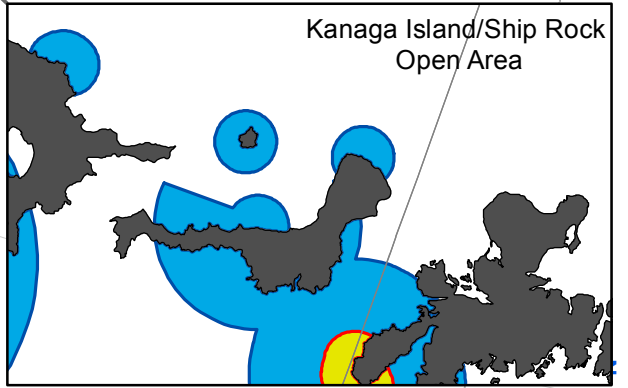

170°0'0"E 0 25 50 100
Nautical Miles

180°0'0"

Aleutian Islands SubArea Pollock Fishing

-  AI 3nm No Transit Zones
-  AI No Pollock Fishing

543

542

180°0'0"

170°0'0"W

50°0'0"